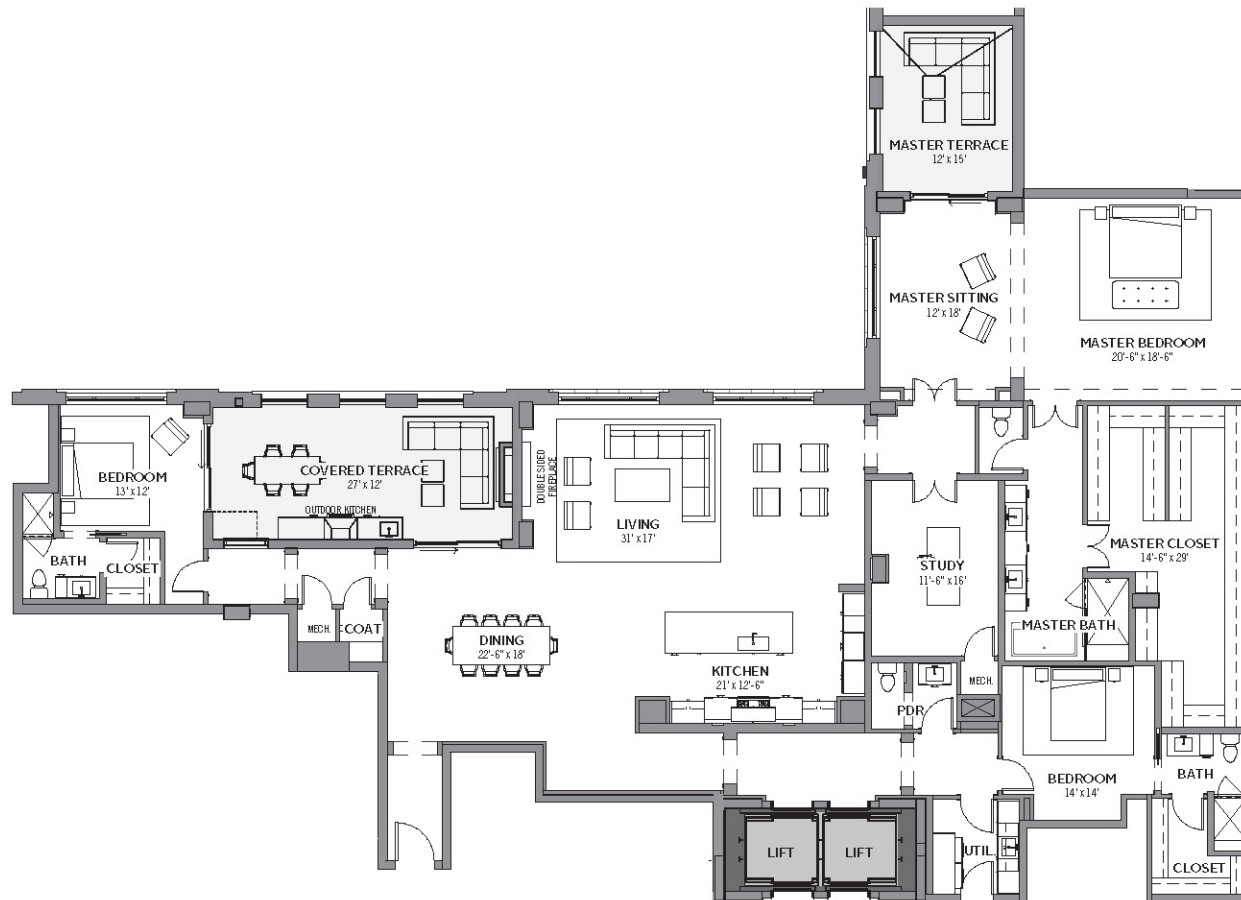

THE SOPHIE

AT BAYOU BEND

KATE | 202

LIVING: 4,122 SQ. FT.
BALCONY: 565 SQ. FT.
TOTAL: 4,687 SQ. FT.