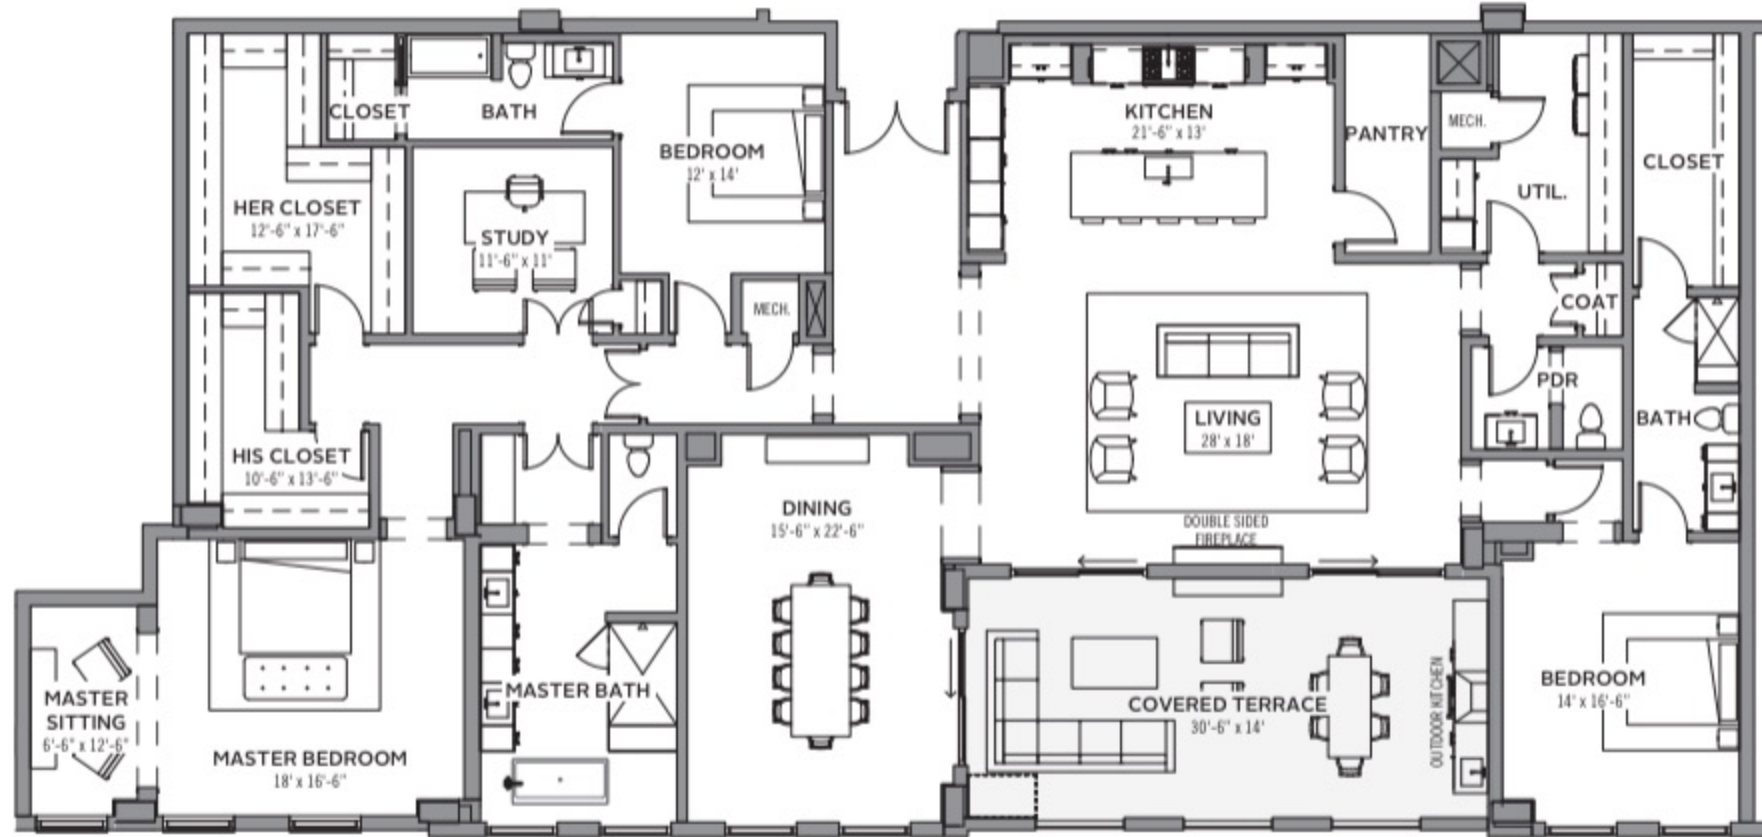

THE SOPHIE

AT BAYOU BEND