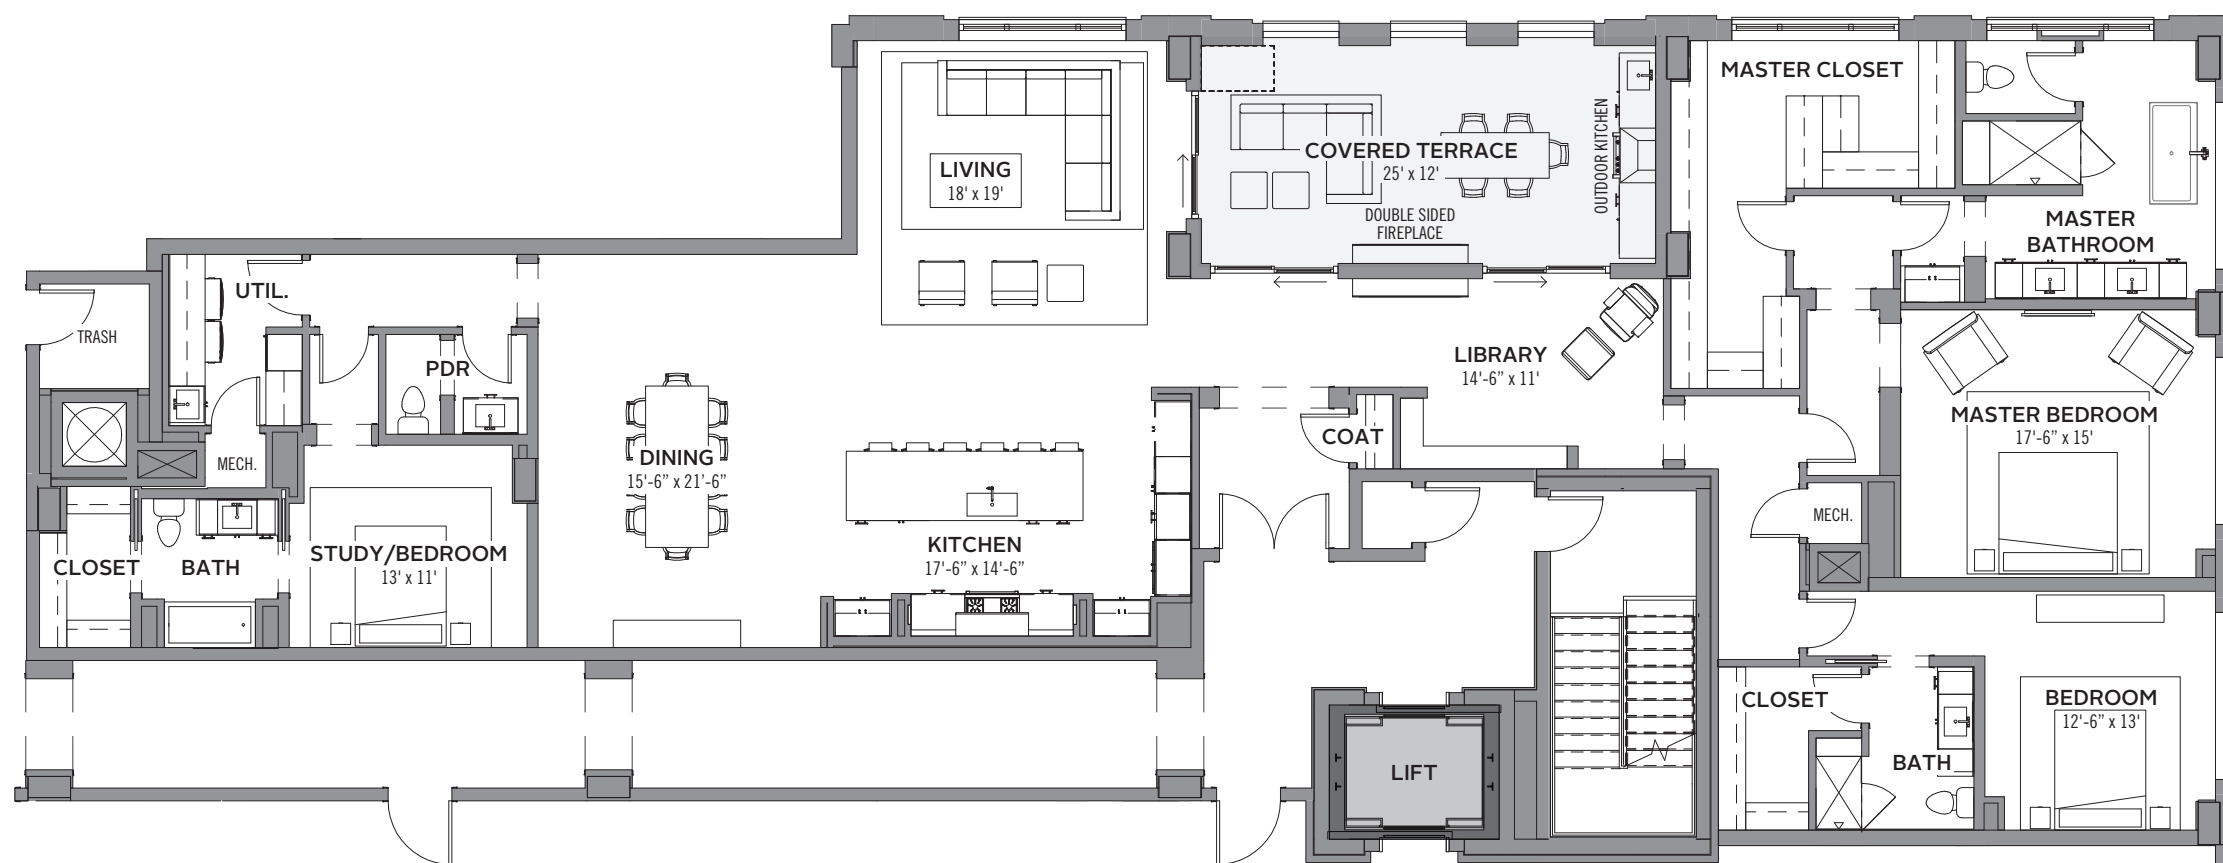

THE SOPHIE

AT BAYOU BEND