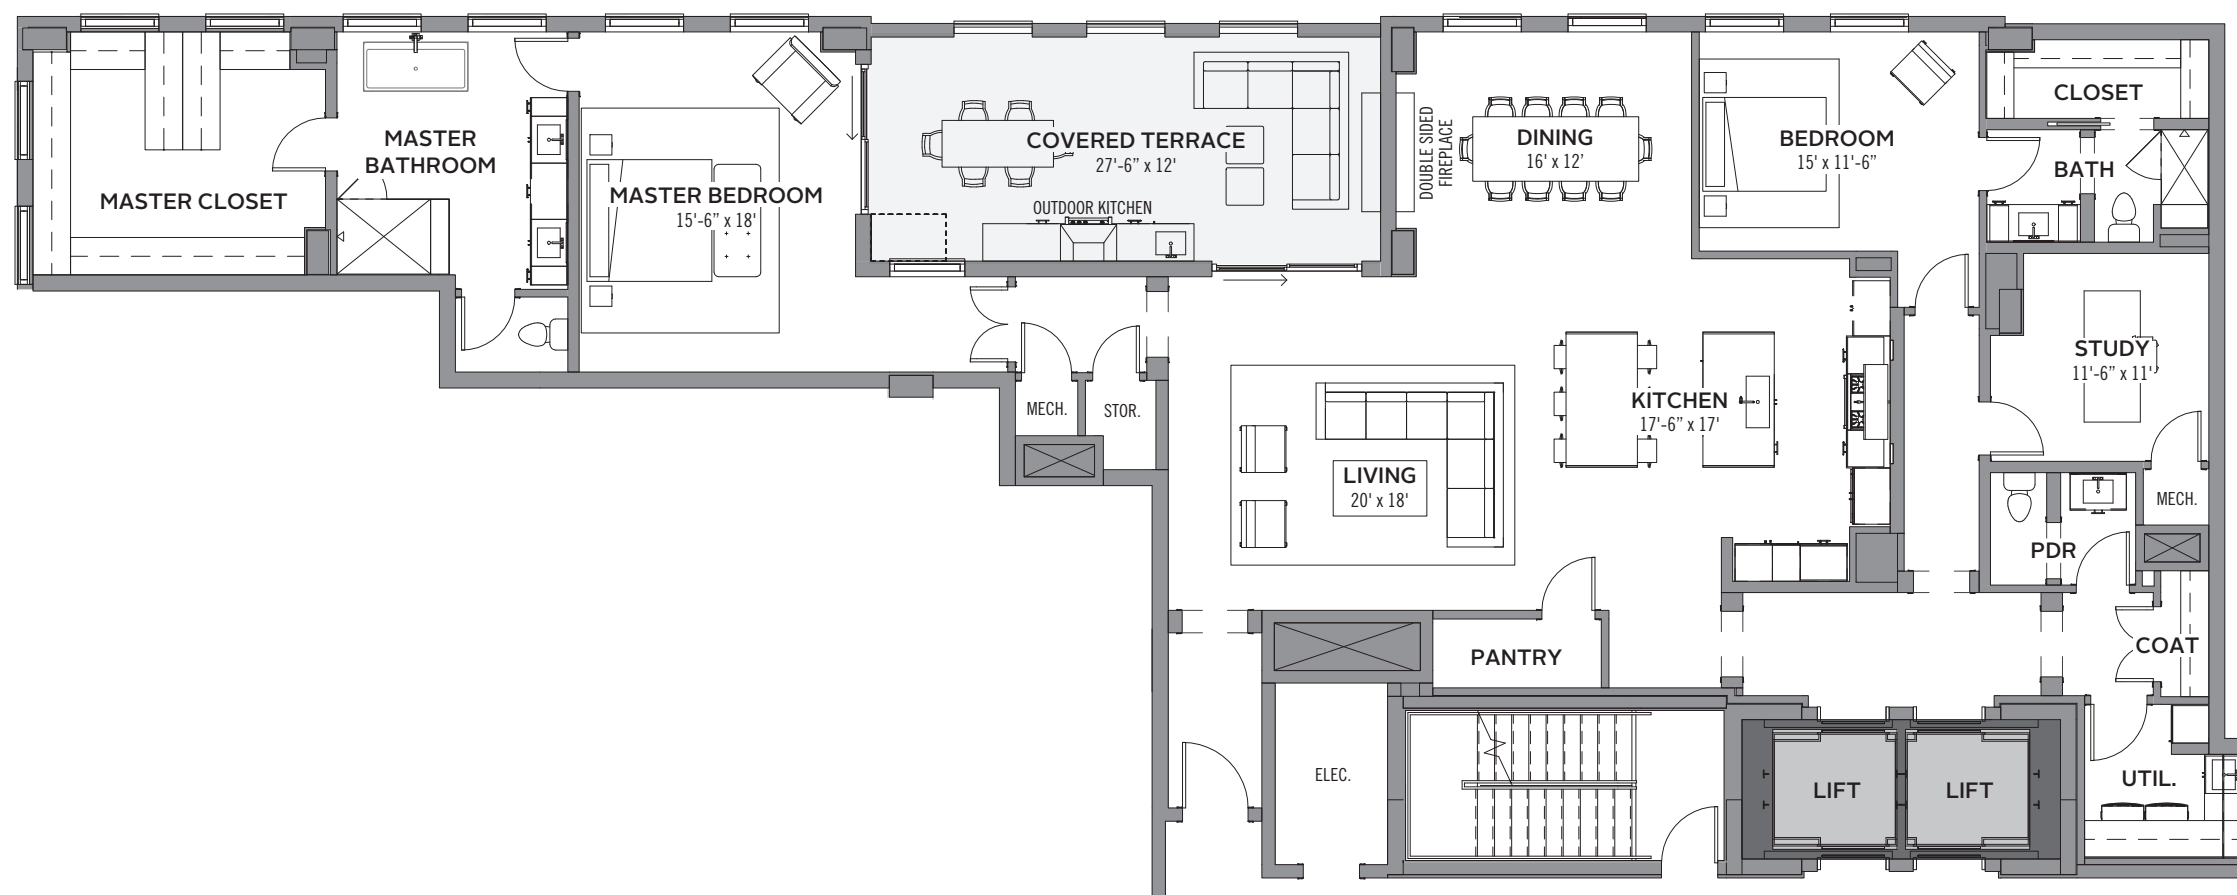

THE SOPHIE

AT BAYOU BEND