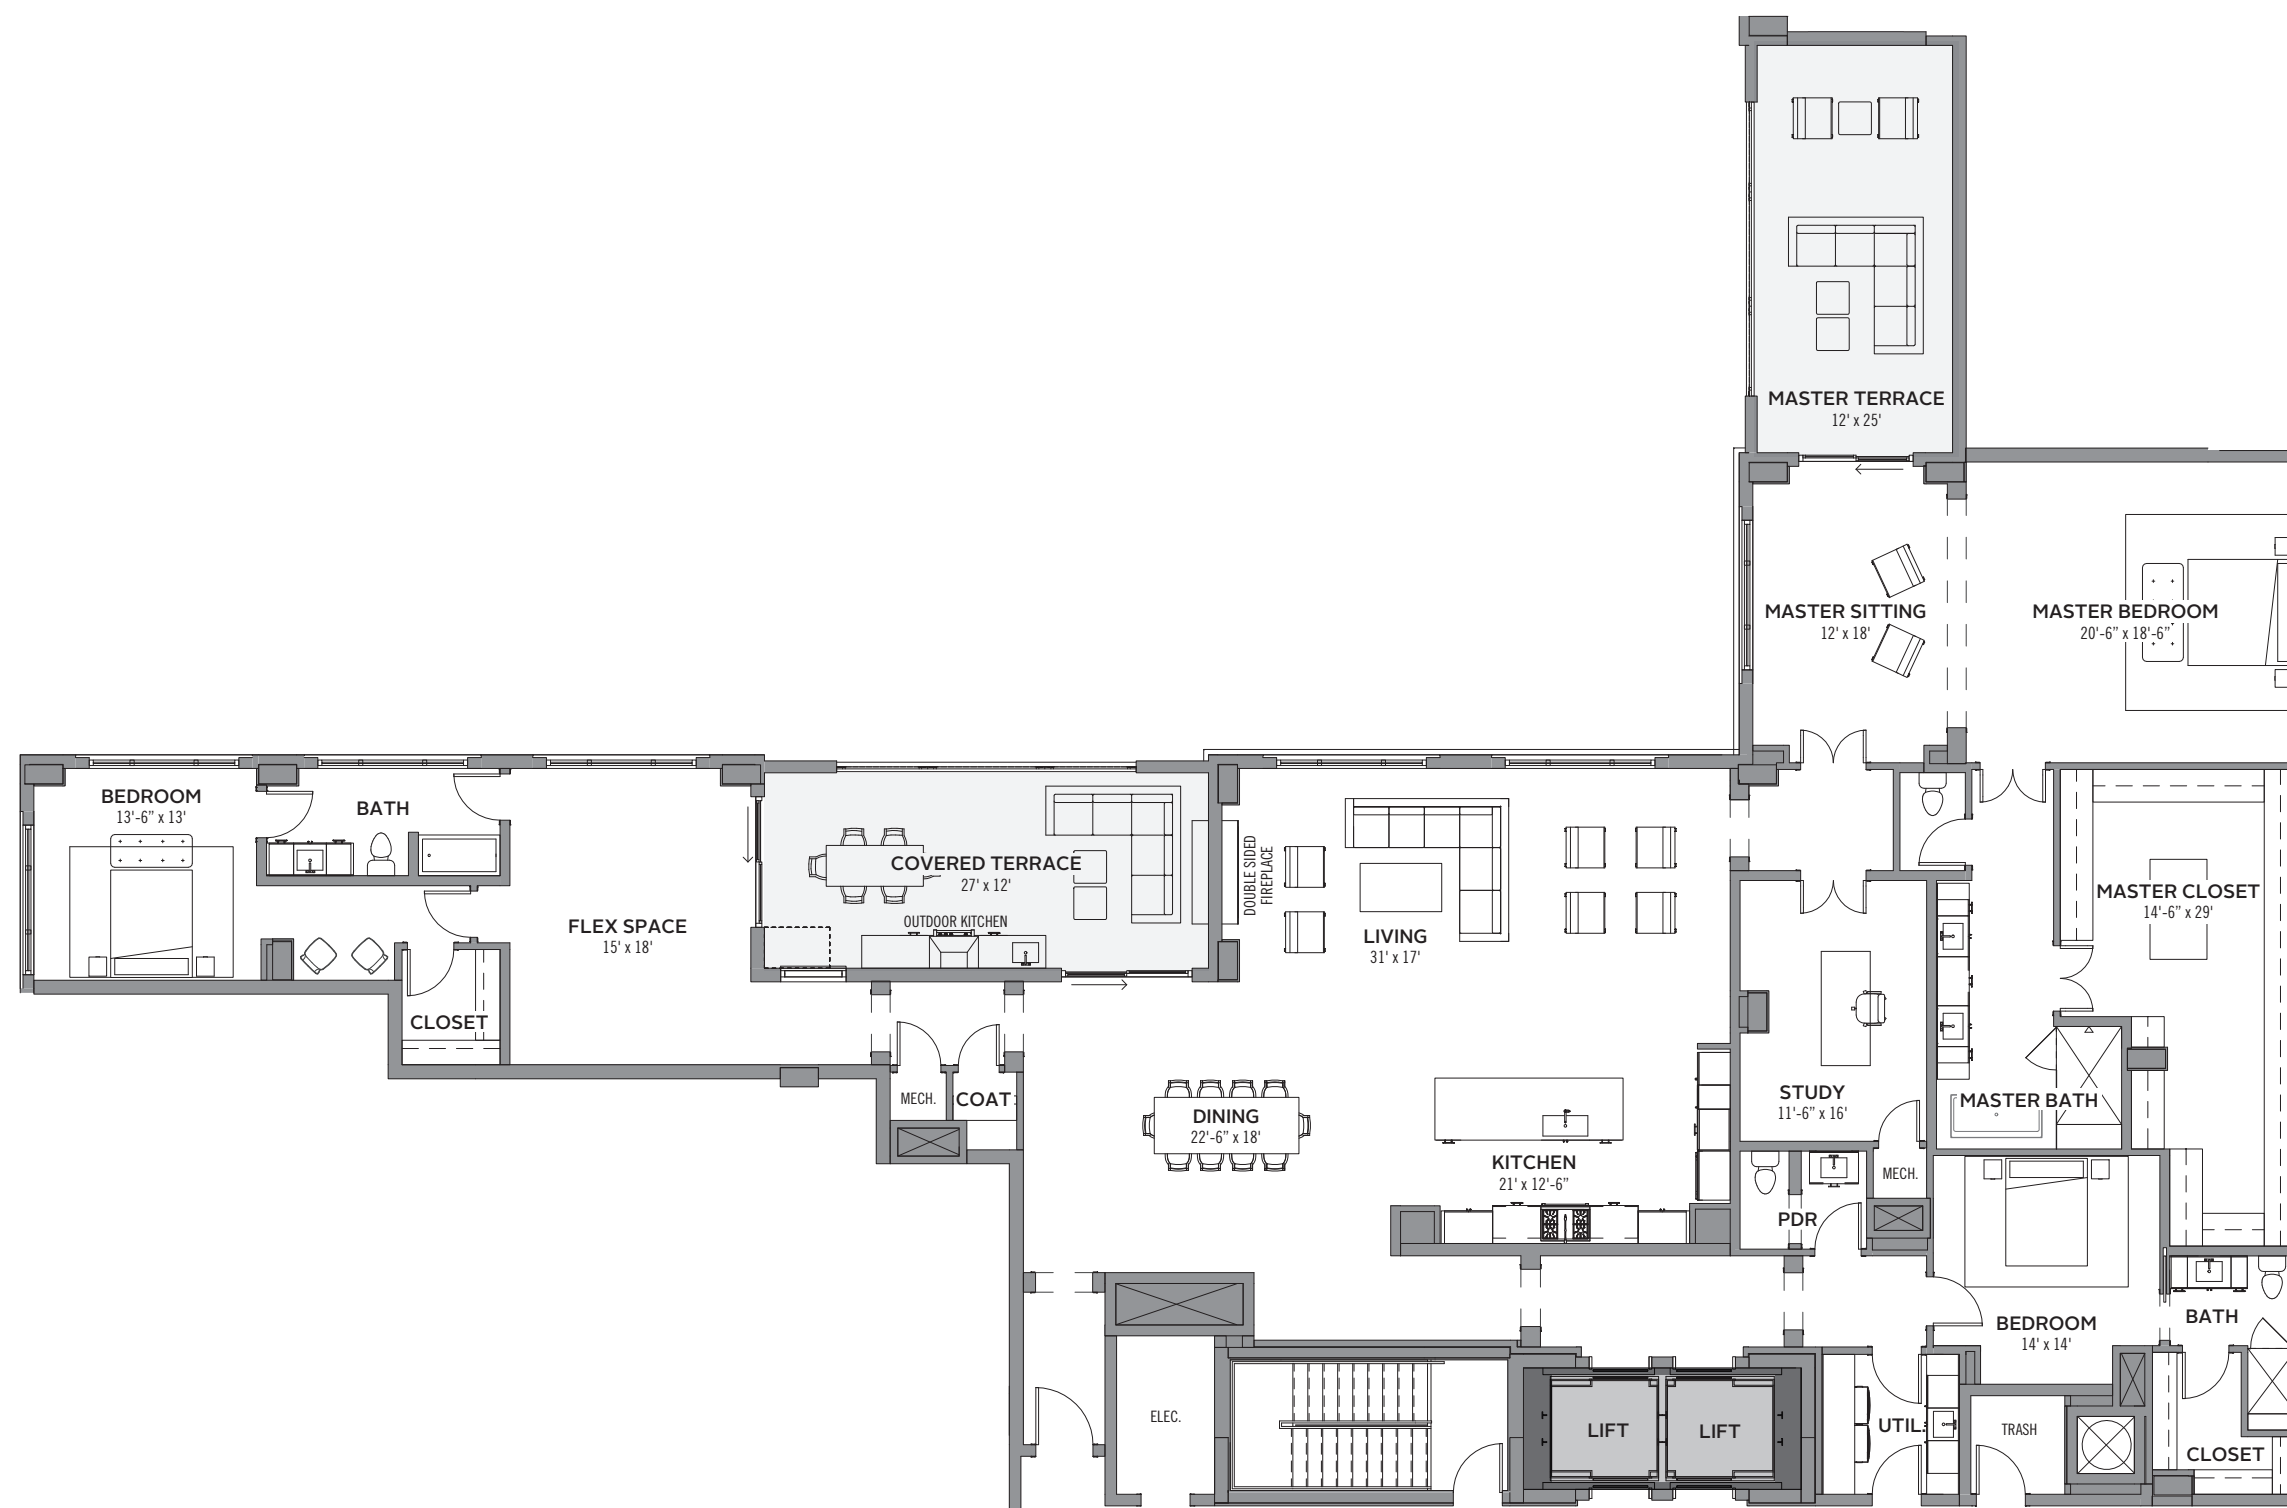

THE SOPHIE

AT BAYOU BEND

MEMORIAL DRIVE

CHRISTIE | 702

LIVING: 4,534 SQ. FT.
BALCONY: 661 SQ. FT.
TOTAL: 5,195 SQ. FT.

04.24.17