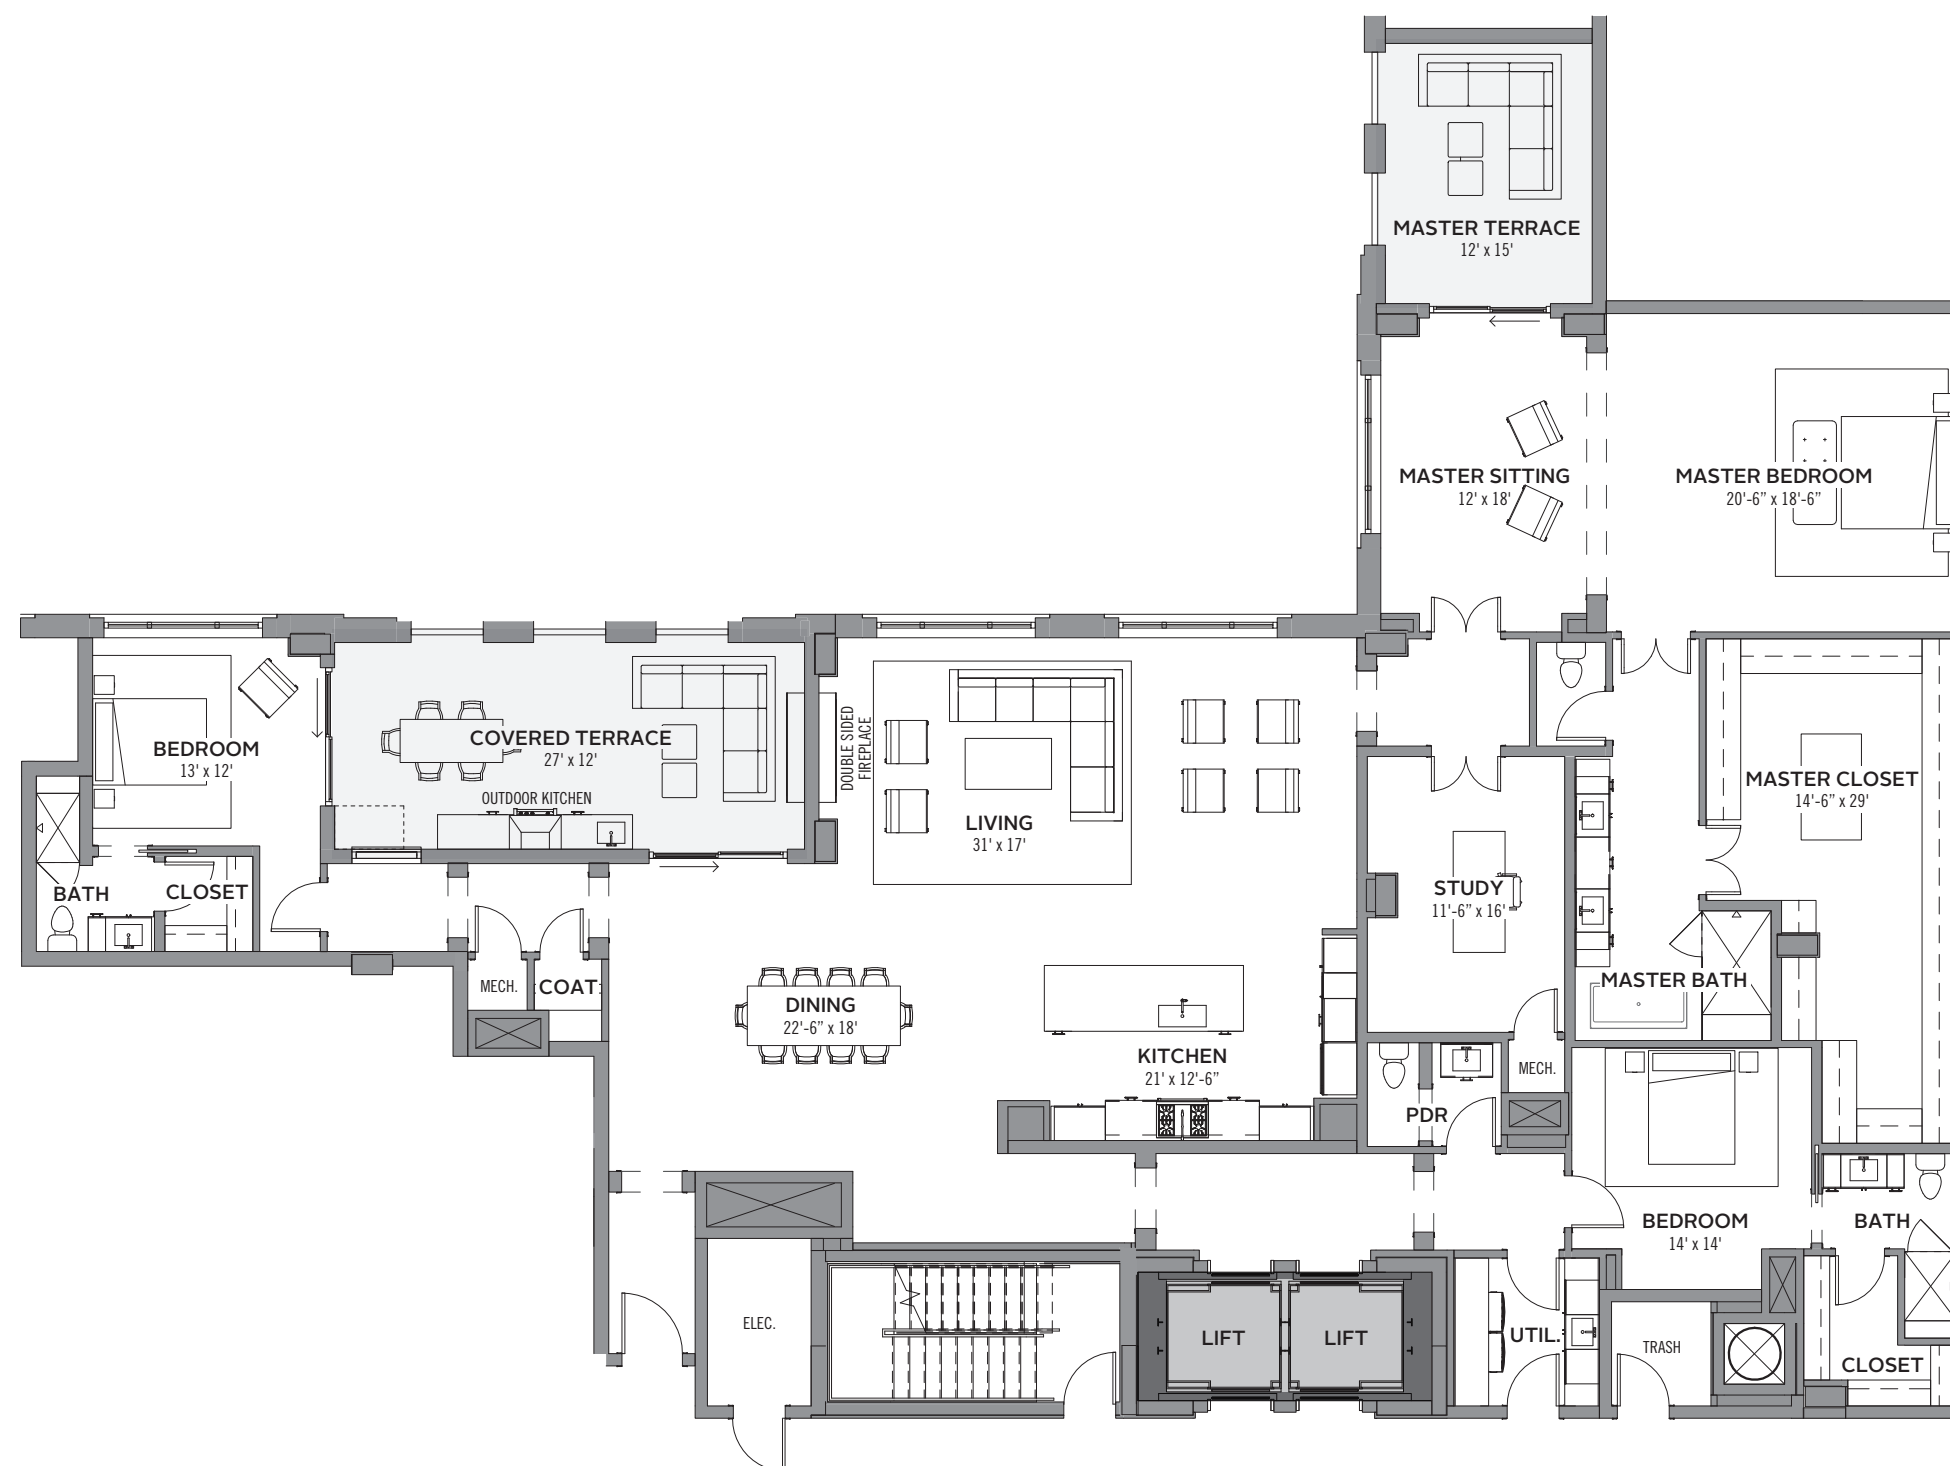

THE SOPHIE

AT BAYOU BEND

MEMORIAL DRIVE

KATE | 202

LIVING:	4,122 SQ. FT.
BALCONY:	565 SQ. FT.
TOTAL:	4,687 SQ. FT.

04.24.17