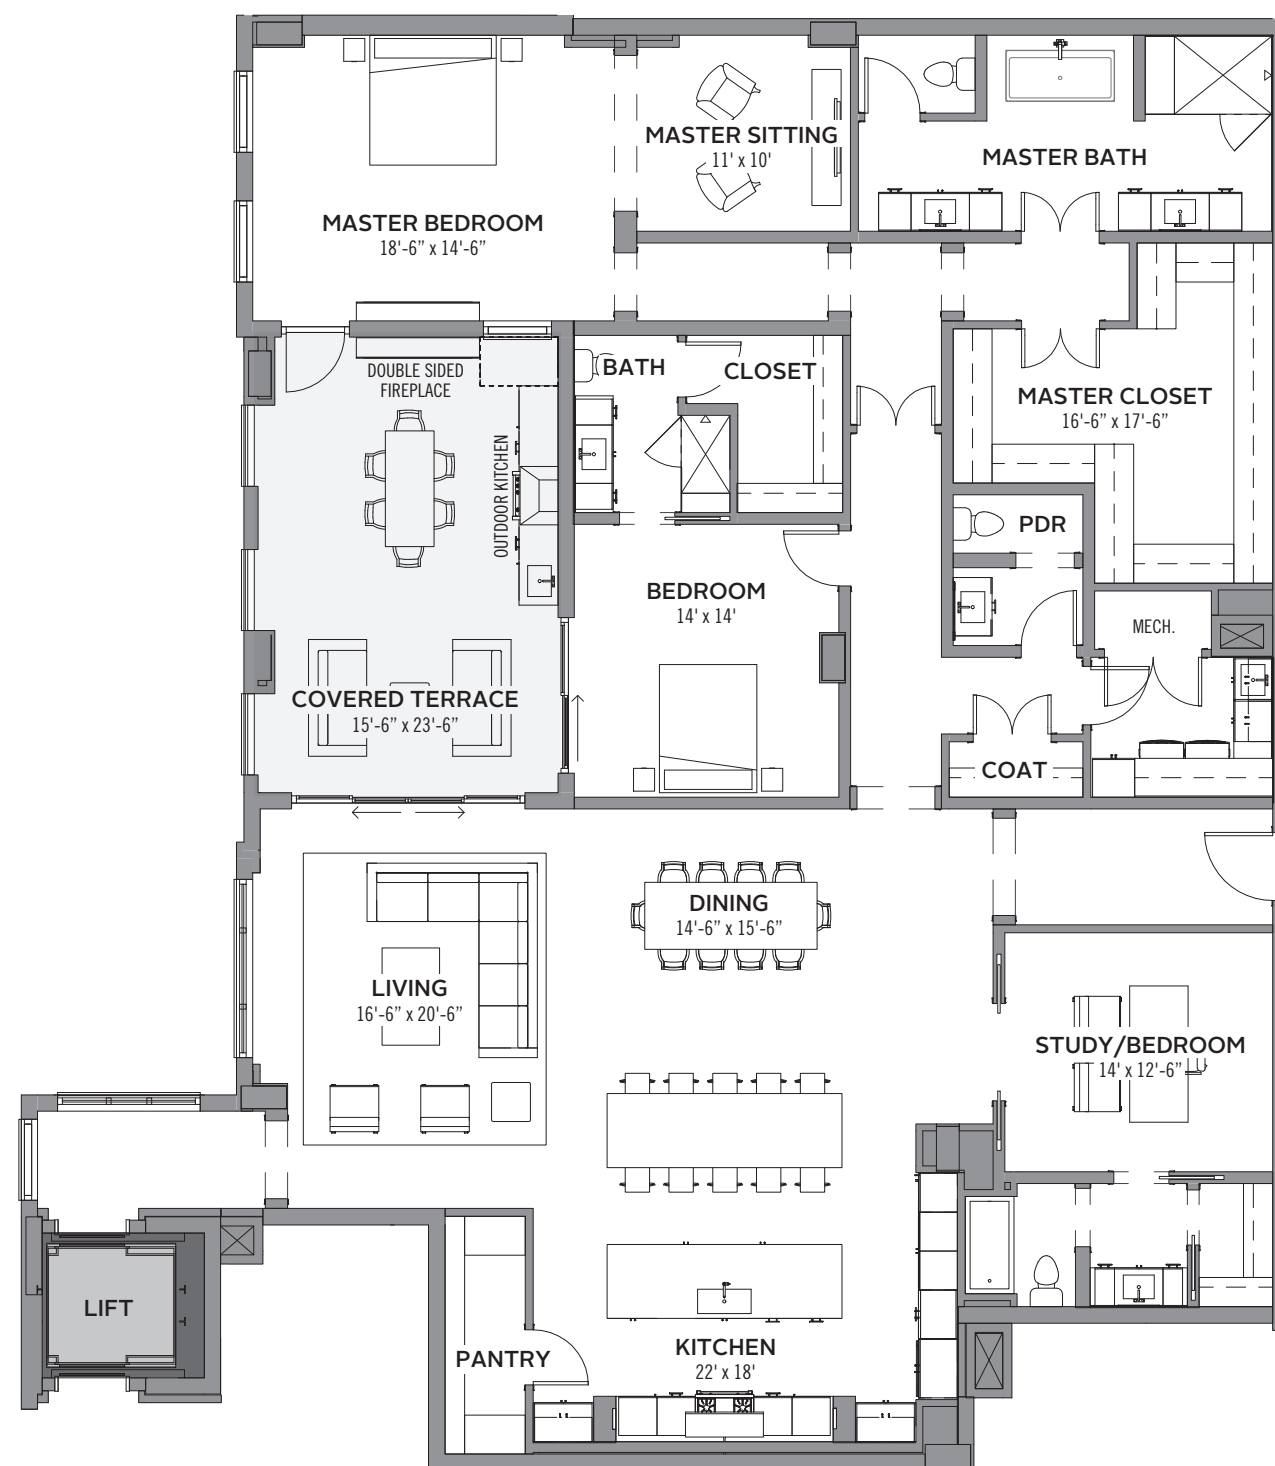

THE SOPHIE

AT BAYOU BEND

MEMORIAL DRIVE

HEIDI | 507

LIVING:	3,425 SQ. FT.
BALCONY:	378 SQ. FT.
TOTAL:	3,803 SQ. FT.

04.24.17