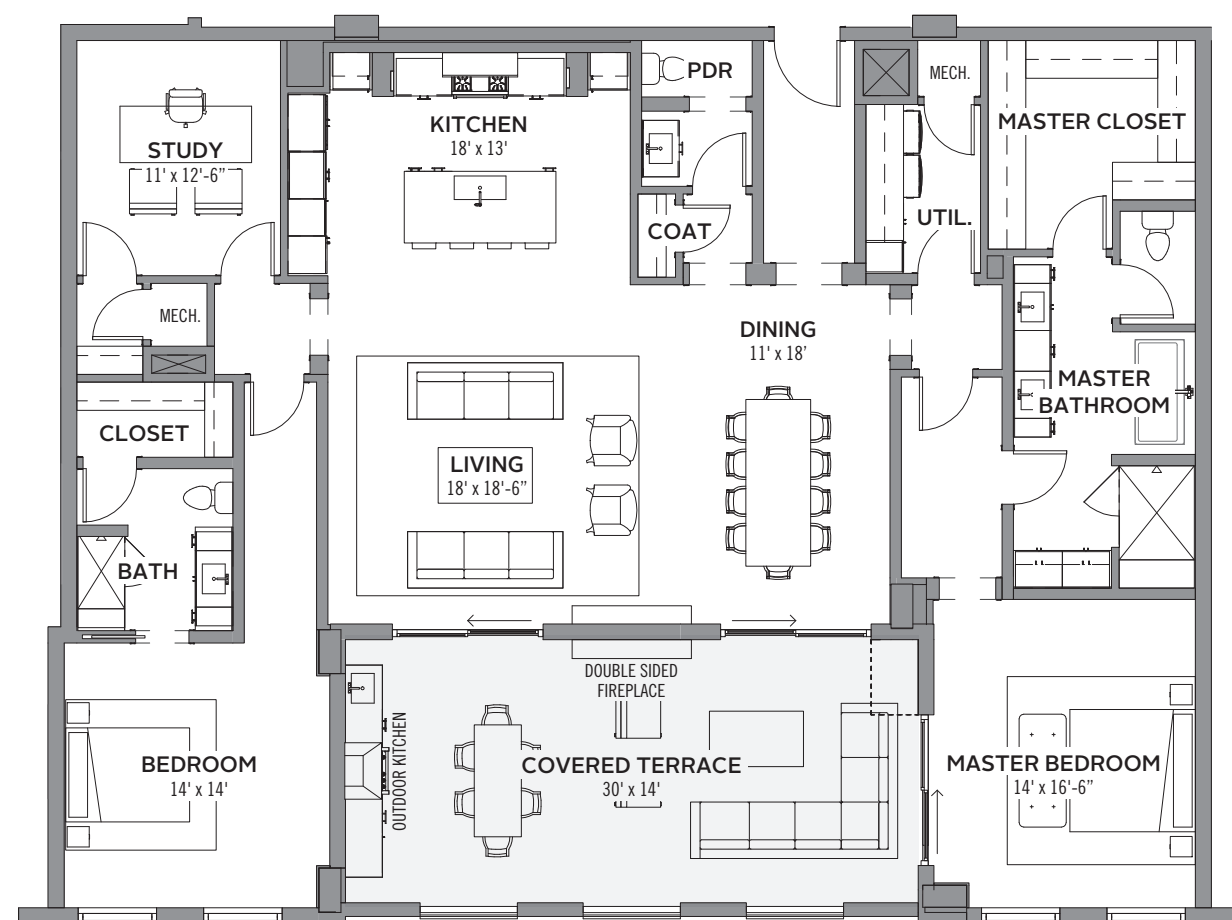

THE SOPHIE

AT BAYOU BEND