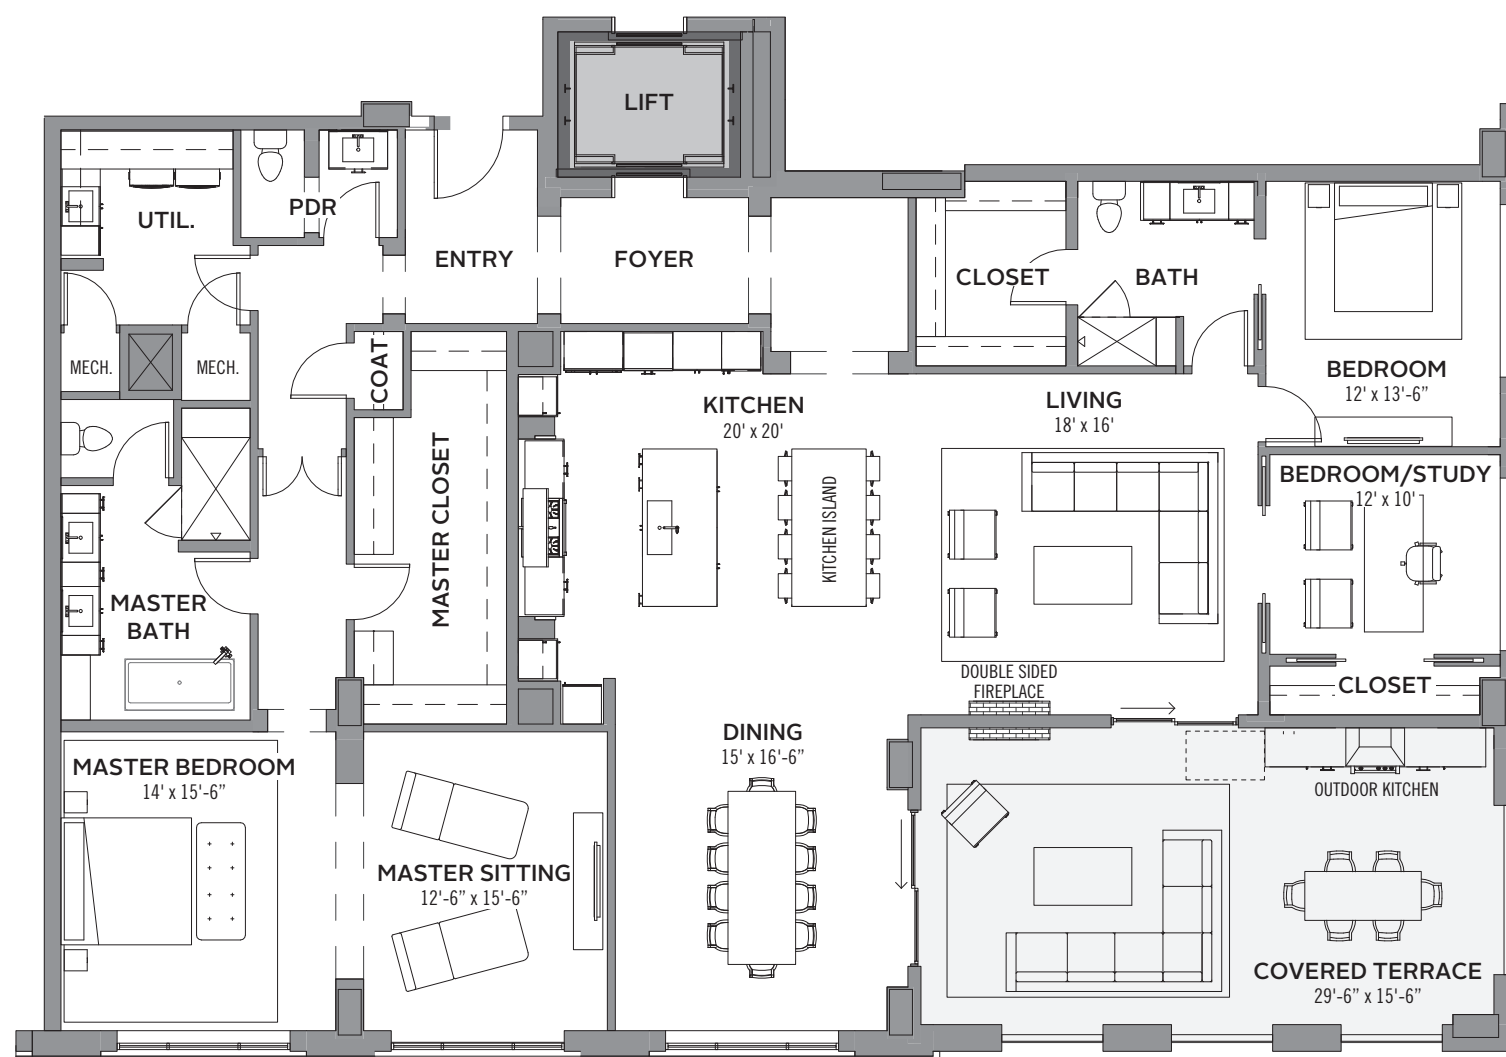

THE SOPHIE

AT BAYOU BEND