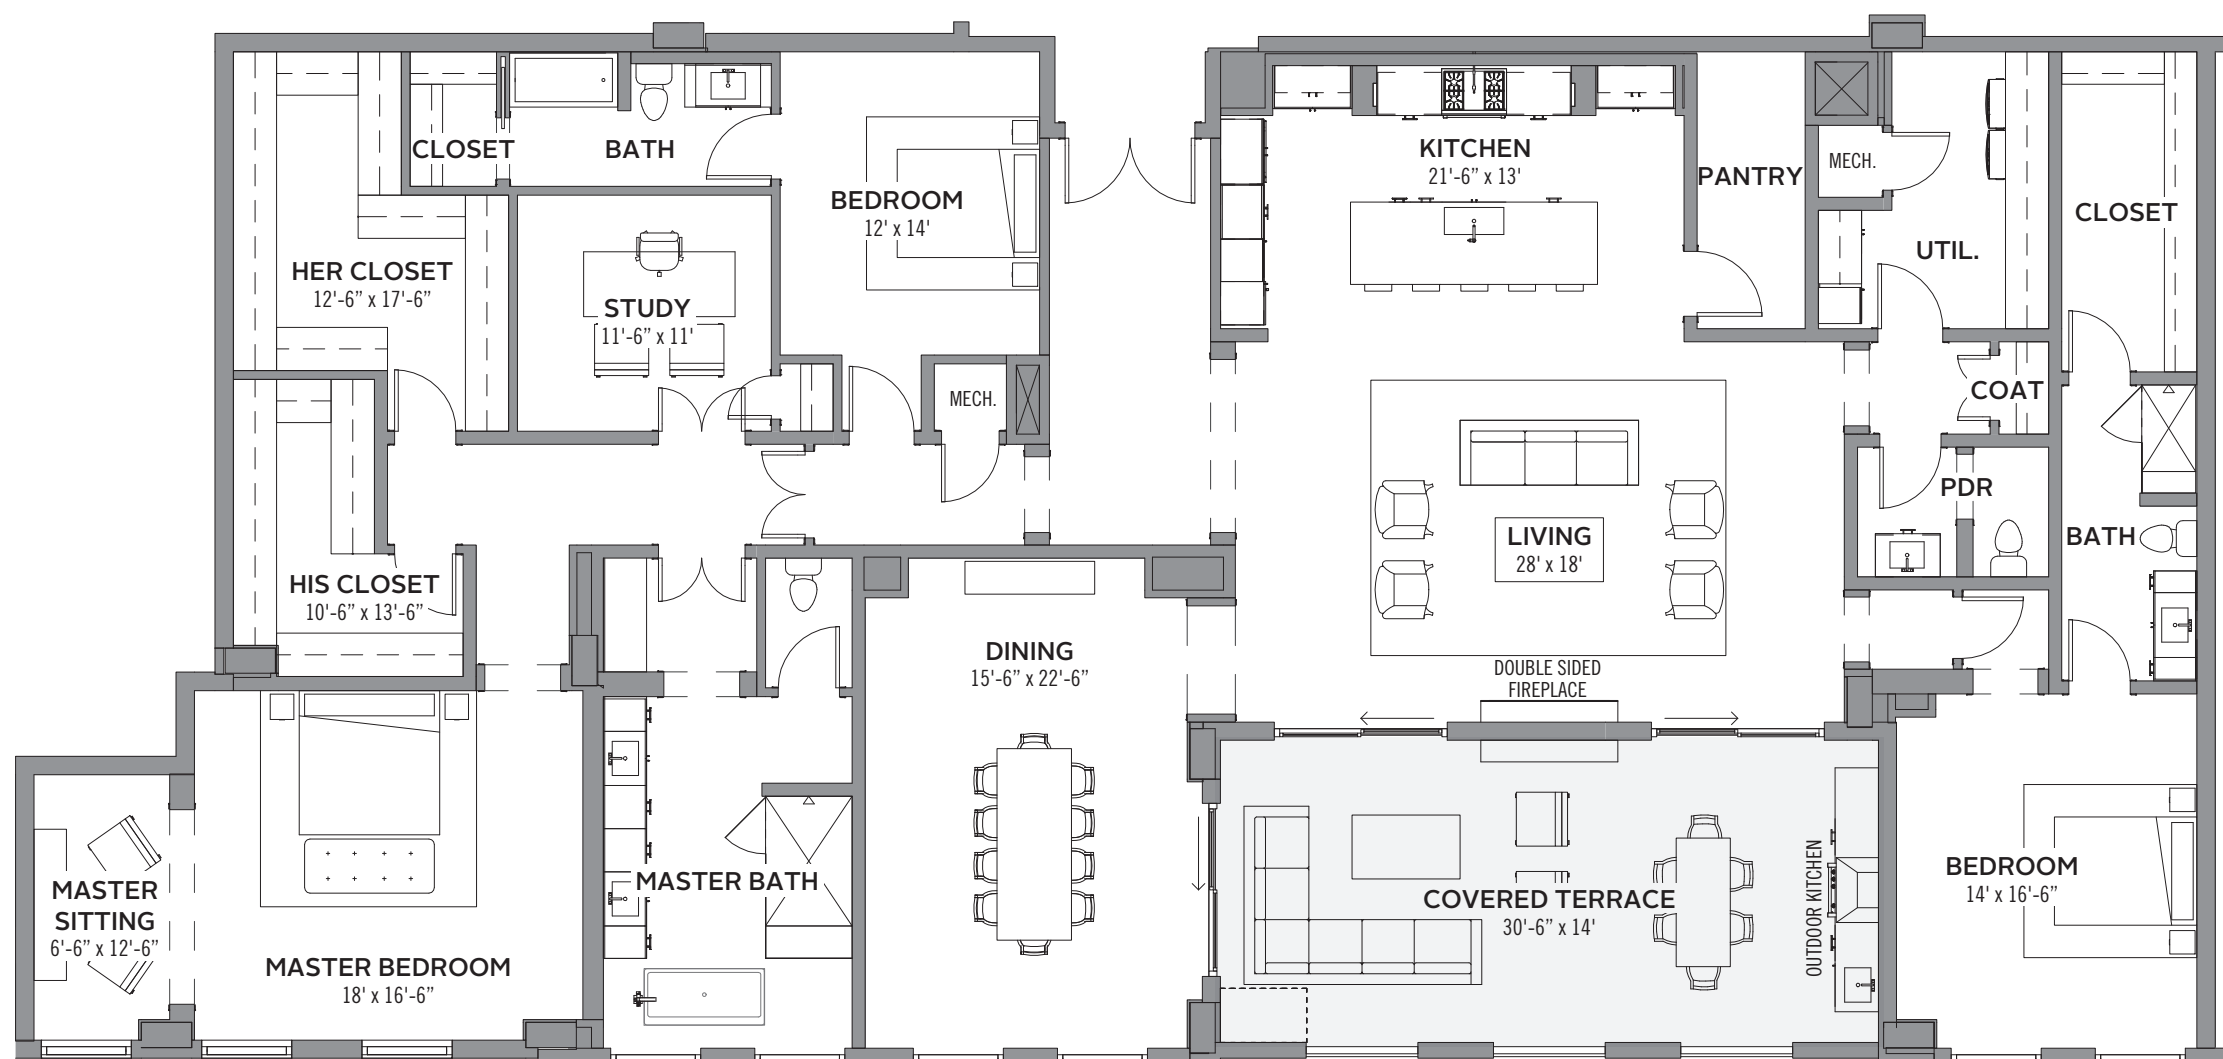

THE SOPHIE

AT BAYOU BEND