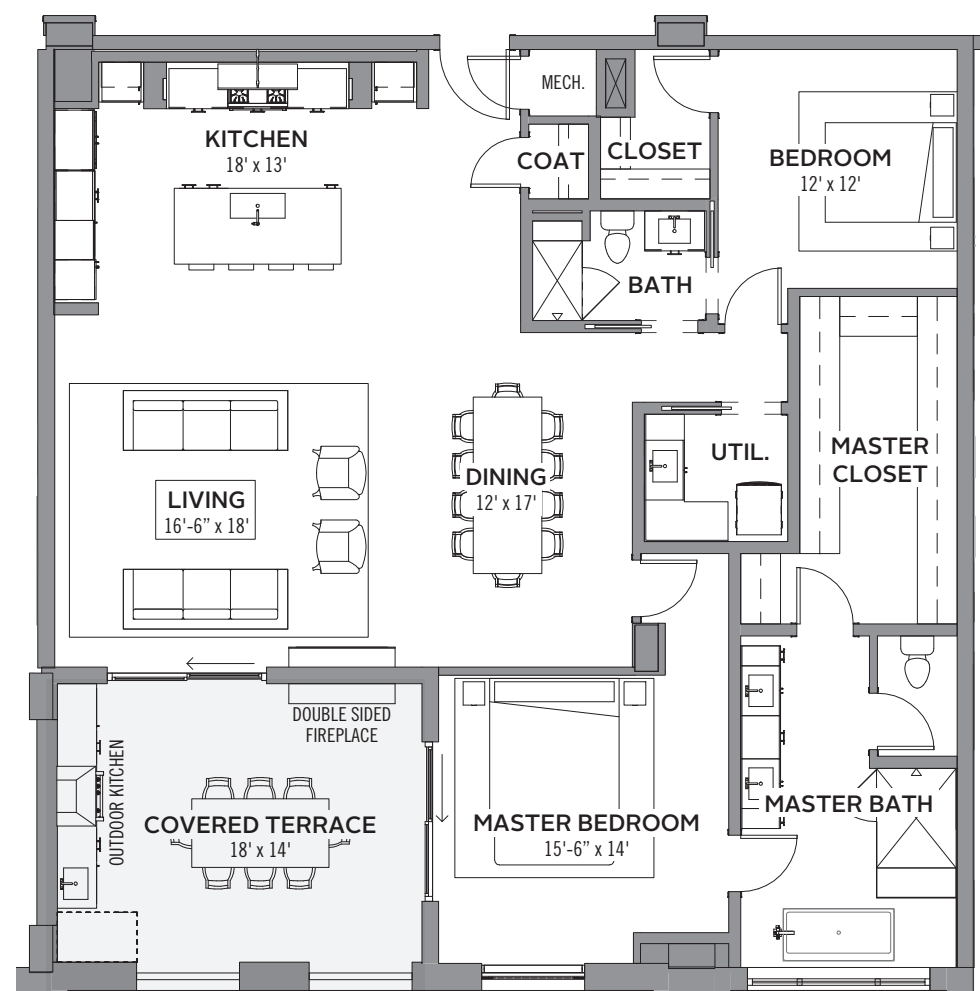

THE SOPHIE

AT BAYOU BEND